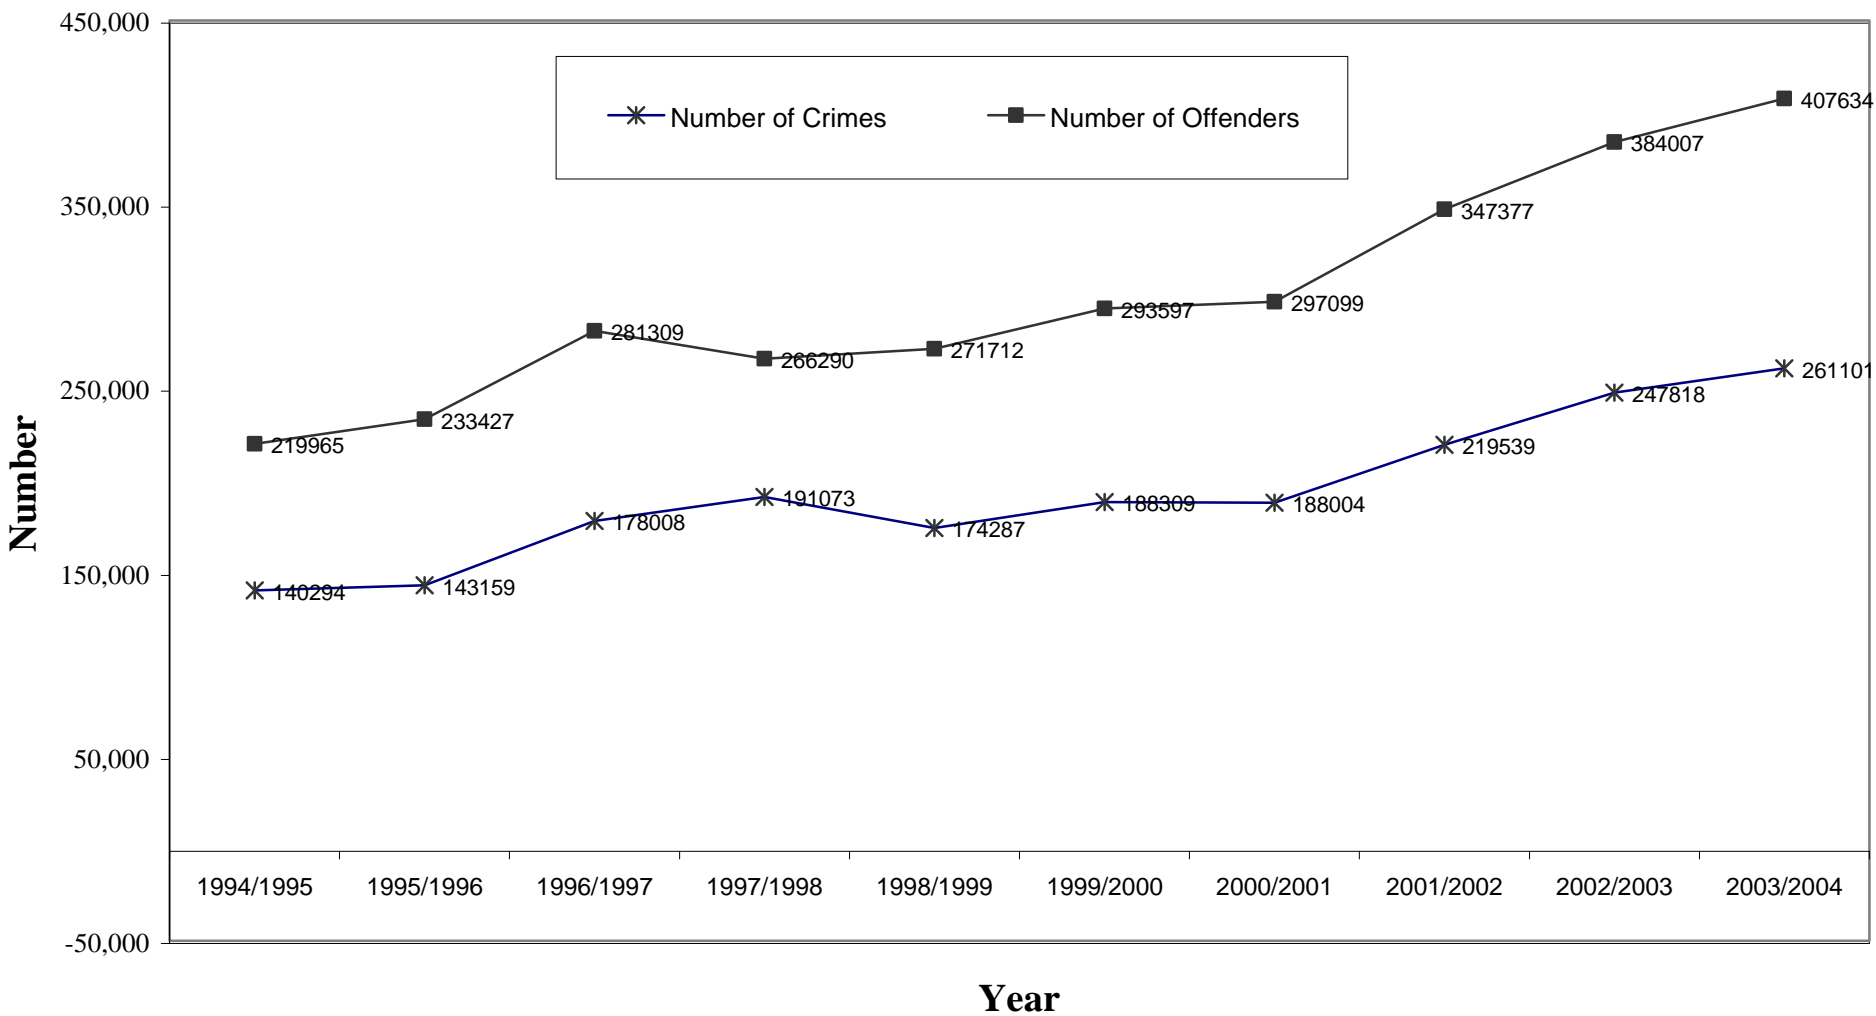

## Q1 Number of Traffic Accidents Recorded and Victims by Type of Accident: 1994/95 - 2003/2004

## Q2 Number of Crimes and Offenders Recorded At Country Level: 1994/1995 - 2003/2004

### Q3 Number of Crimes Recorded At Country Level by Type of Crime: 2000/2001 - 2003/2004

**በክልሎች የደረሰው የትራፊክ አደጋ መጠን በአደጋው አይነትና በትራፊክ አደጋው ተጎድ የሆኑ ሰዎች ብዛት በጾታዎች ዓይነትና በጾታ : 1**  
**NUMBER OF TRAFFIC ACCIDENTS BY TYPE OF ACCIDENT AND VICTIMS BY TYPE OF INJURIES AND SEX: 2002/2**

ሠንጠረዥ ከ.1/6