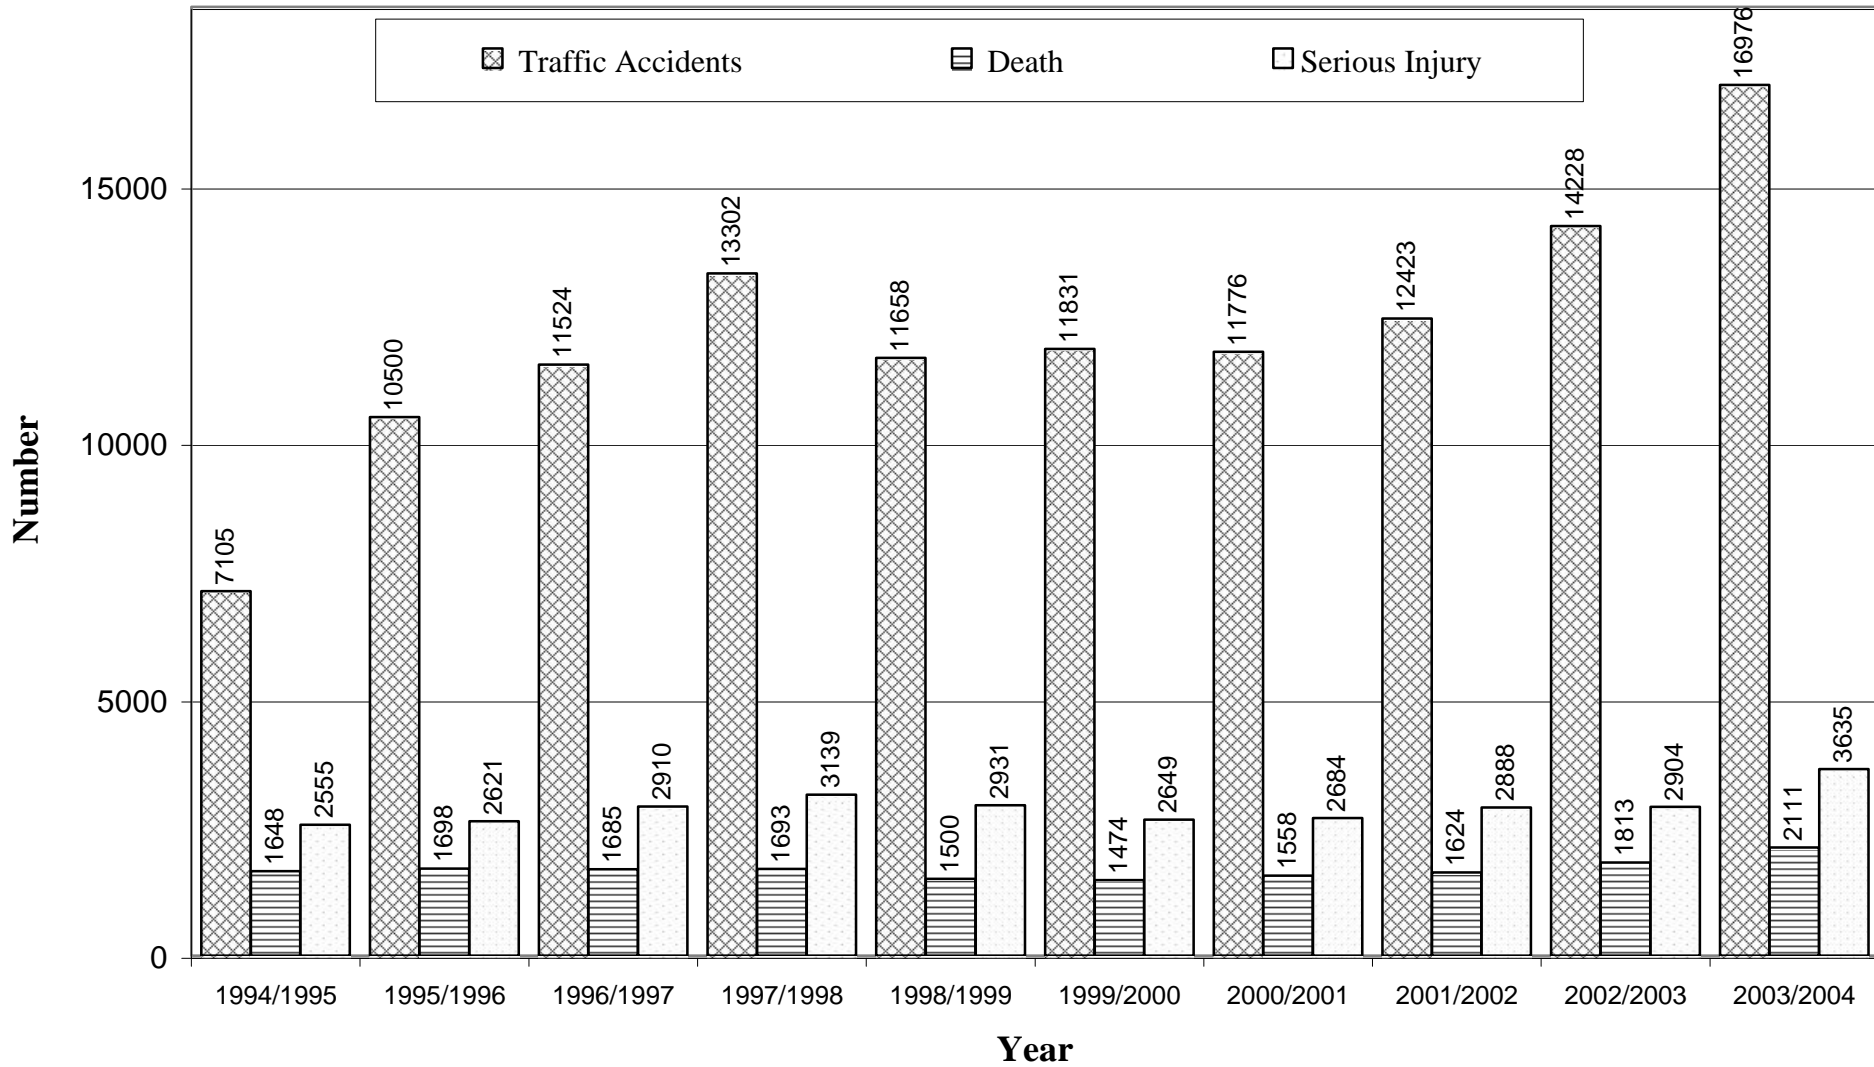

## Q1 Number of Traffic Accidents Recorded and Victims by Type of Accident: 1994/95 - 2003/2004

## Q2 Number of Crimes and Offenders Recorded At Country Level: 1994/1995 - 2003/2004

### Q3 Number of Crimes Recorded At Country Level by Type of Crime: 2000/2001 - 2003/2004

## Q4 Number of Prisoners in Regional and Central Prisons by Type of Crime Committed: 1999/2000 - 2003/2004

**Q5 Number of Prisoners Found In Regional and Central Prisons by Type of Sentence:  
1999/2000 - 2003/2004**