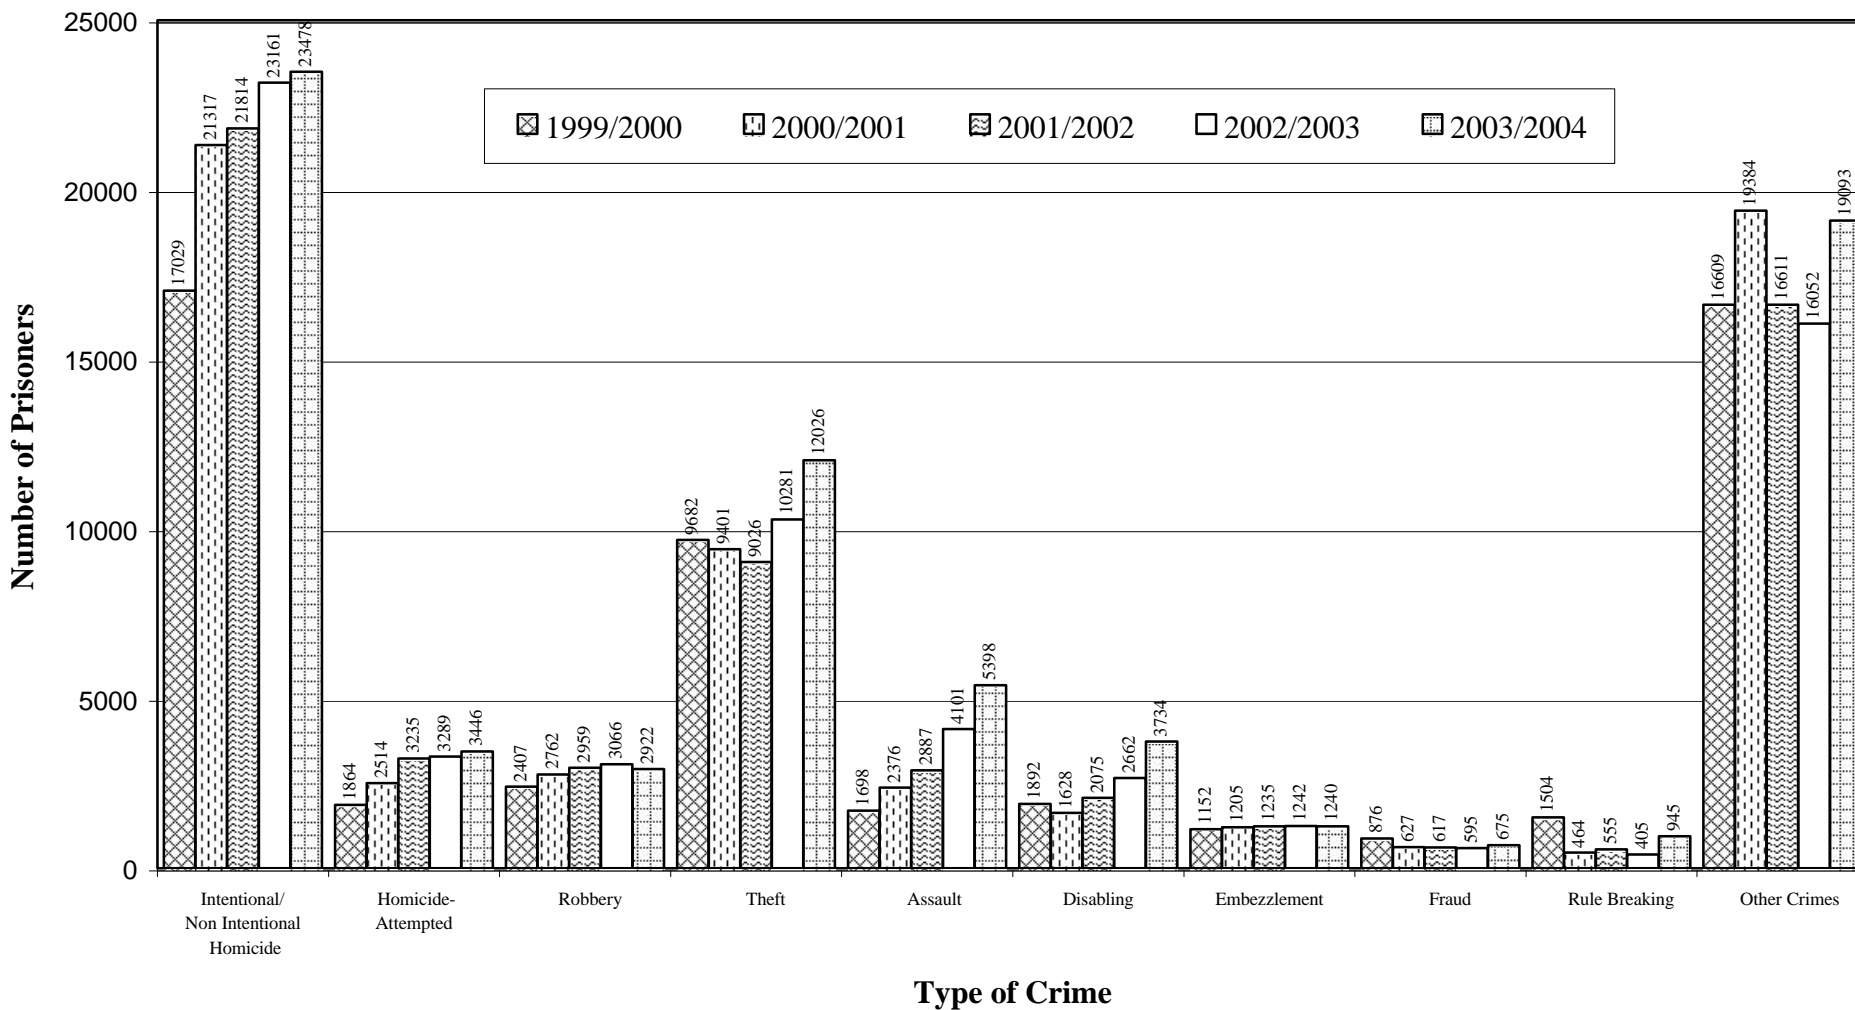

## Q1 Number of Traffic Accidents Recorded and Victims by Type of Accident: 1994/95 - 2003/2004

## Q2 Number of Crimes and Offenders Recorded At Country Level: 1994/1995 - 2003/2004

### Q3 Number of Crimes Recorded At Country Level by Type of Crime: 2000/2001 - 2003/2004

## Q4 Number of Prisoners in Regional and Central Prisons by Type of Crime Committed: 1999/2000 - 2003/2004

**Q5 Number of Prisoners Found In Regional and Central Prisons by Type of Sentence:  
1999/2000 - 2003/2004**