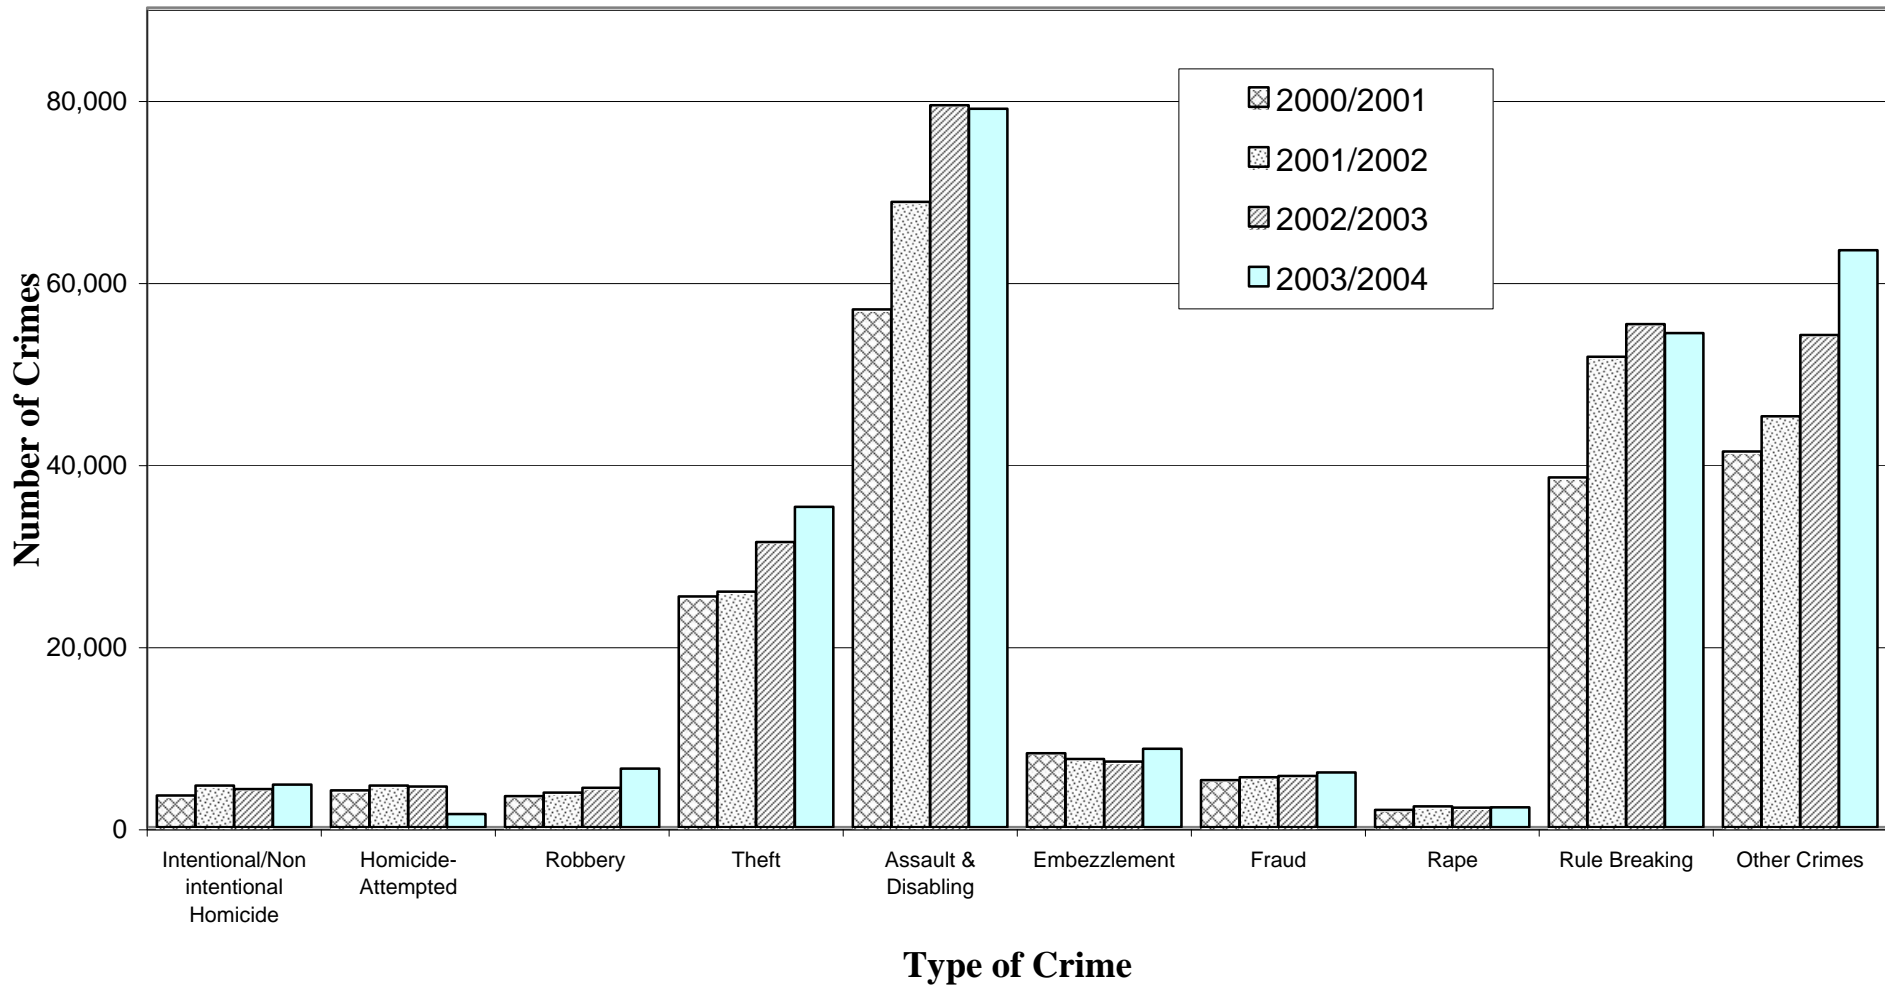

## Q1 Number of Traffic Accidents Recorded and Victims by Type of Accident: 1994/95 - 2003/2004

## Q2 Number of Crimes and Offenders Recorded At Country Level: 1994/1995 - 2003/2004

### Q3 Number of Crimes Recorded At Country Level by Type of Crime: 2000/2001 - 2003/2004

## Q4 Number of Prisoners in Regional and Central Prisons by Type of Crime Committed: 1999/2000 - 2003/2004

**Q5 Number of Prisoners Found In Regional and Central Prisons by Type of Sentence:  
1999/2000 - 2003/2004**