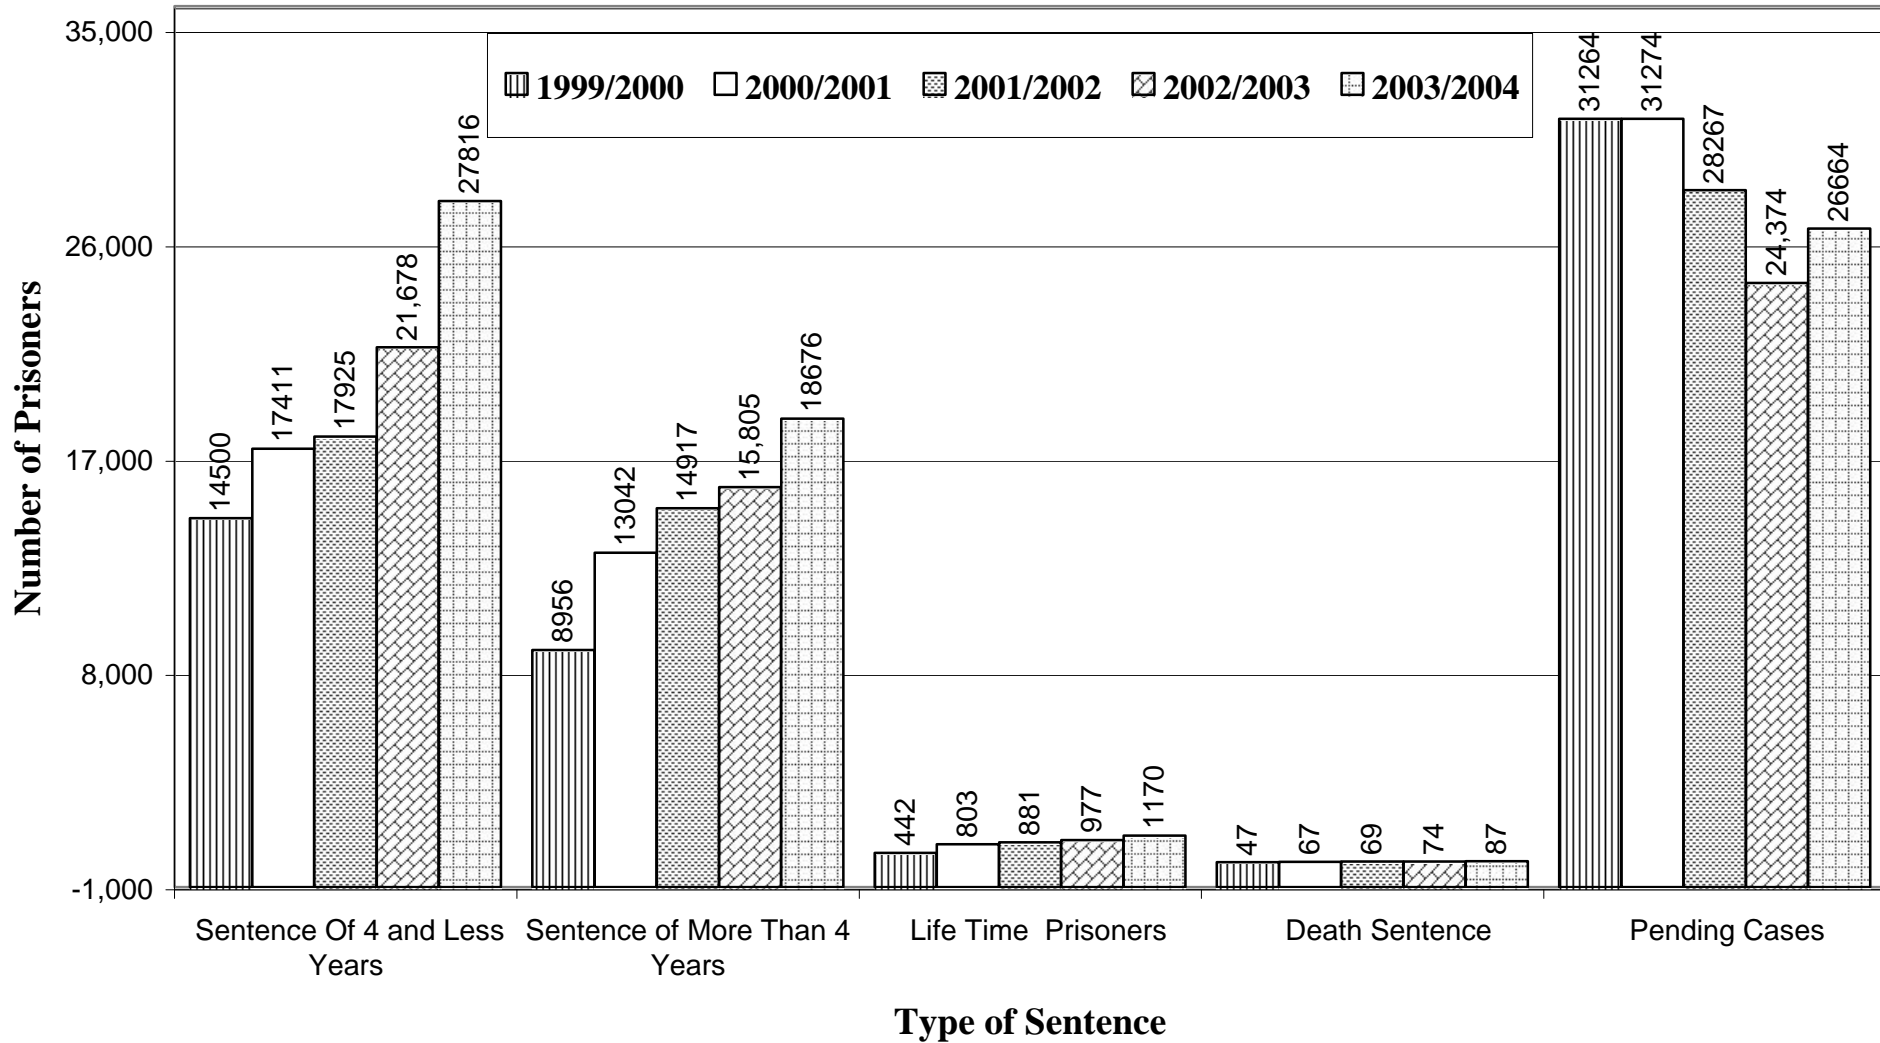

## Q1 Number of Traffic Accidents Recorded and Victims by Type of Accident: 1994/95 - 2003/2004

## Q2 Number of Crimes and Offenders Recorded At Country Level: 1994/1995 - 2003/2004

### Q3 Number of Crimes Recorded At Country Level by Type of Crime: 2000/2001 - 2003/2004

## Q4 Number of Prisoners in Regional and Central Prisons by Type of Crime Committed: 1999/2000 - 2003/2004

**Q5 Number of Prisoners Found In Regional and Central Prisons by Type of Sentence:  
1999/2000 - 2003/2004**